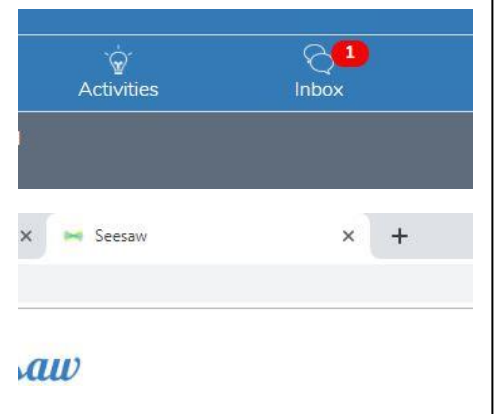

Spooky Poem Instructions

1. open Seesaw tab

2. click LOG IN

3. Click ACTIVITIES

4. Choose Spooky Magnetic Poetry, ADD RESPONSE

6. Pull words up from the bottom to make a couple of sentences. Notice the capital letter words to start sentences.