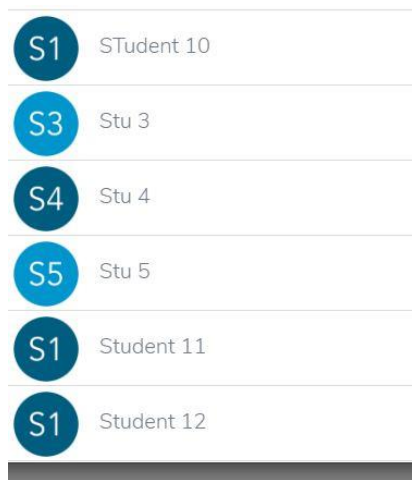

Spooky Poem Instructions

1. open Seesaw tab

2. click LOG IN

3. Click ACTIVITIES

4. Choose Spooky Magnetic Poetry, ADD RESPONSE

6. Pull words up from the bottom to make a couple of sentences. Notice the capital letter words to start sentences.

5. Choose a student number

7. Click the green CHECK to SAVE it.